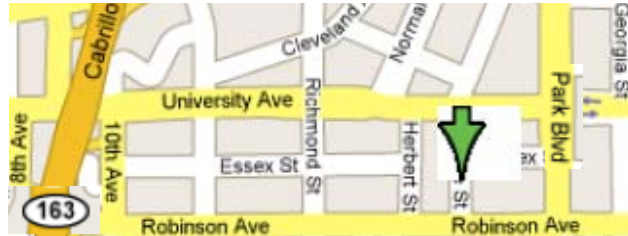

Community Yard Sale Party

Raising Money for our Neighbor in Need!

Saturday August 18th 7am-2pm

Donate your treasures to help Chef Tony, who is recovering from a recent spinal cord injury. Proceeds will help to cover medical & rehabilitation costs.

www.tbonewillwalk.com

Drop off donations anytime in the driveway of **3787 Centre St.**

To arrange a drop off for high value items please call 510 406 2000.

Donations are tax deductible through the Downtown Rotary tax ID #33-0596091

All items not sold will be donated to Bara's Thrift store.

Coffee, Smoothies, Donuts & Bagels for sale
Raffle for gift certificates from Local Businesses

3910 Normal Street, Suite A,
(619) 220 5997

1092 University Ave
(619) 296-3122

Lebanese & Mediterranean Cuisine
1220 Cleveland Ave.
(619) 574-1111

1459 University Ave
(619) 297-0660

1440 University Ave
(619) 260-8023

350 University Ave
(619) 296-5995

1060 University Ave
(619) 299-5800

Northwestern Mutual
FINANCIAL NETWORK®

Dean Koci
The San Diego Group
(619) 230-8038
dean.koci@nmfn.com
www.nmfn.com/deankoci

www.sandiegorotaract.org

WONDER WEAVERS

Expert Repair of Damaged Fabrics

BURNS TEARS MOTH HOLES

BEFORE

AFTER

★ RE-WEAVING ★ RE-KNITTING ★ REPAIRS

4394 Texas St (619) 298-5000